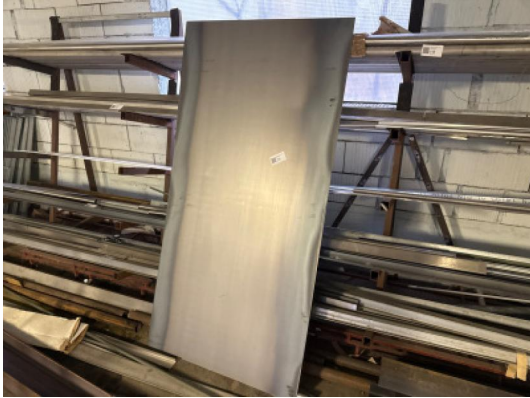

## Metallplatte

**Remaining time** 04.12.2025 12:51:00

**Location** Austria

2000x1000x2 mm