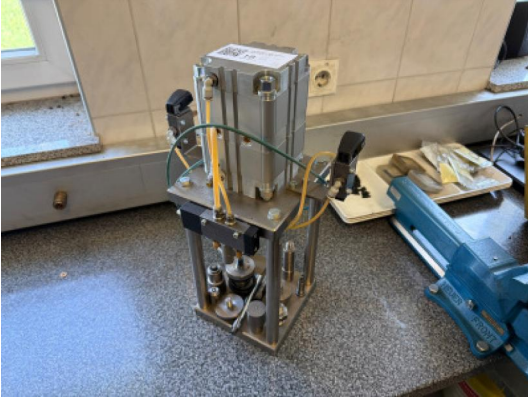

#18

pneumatische Montagevorrichtung Bosch CRR 130

Remaining time 19.05.2026 12:05:40

Location Austria

Set