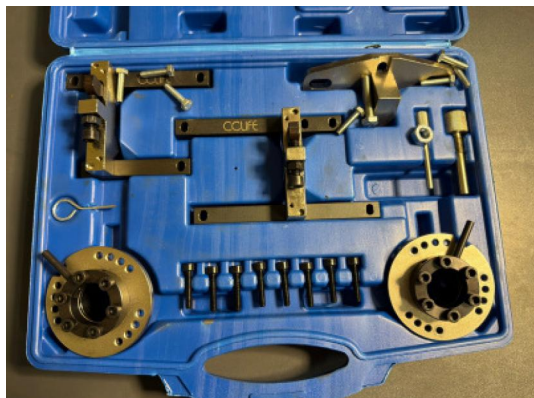

#360

Motor-Einstellwerkzeug

Remaining time 19.05.2026 13:59:40

Location Austria