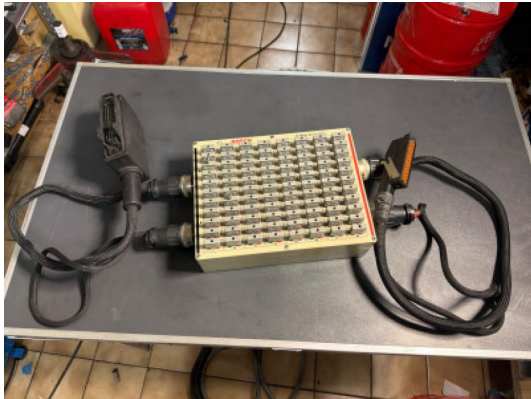

#394

Bosch 0986610201 Jetronic Prüfbox Set

Remaining time 19.05.2026 14:11:00

Location Austria

Inkl. 7 Adapter