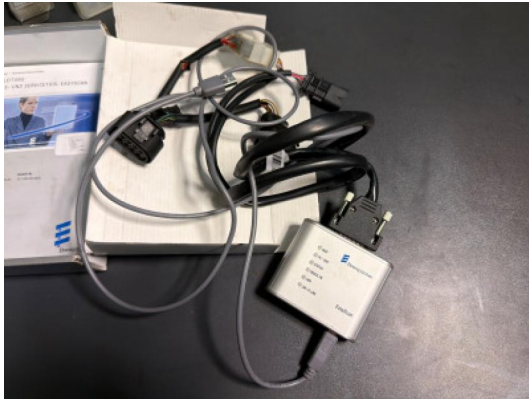

#419

Diagnose und Servicetool EasyScan

Remaining time 19.05.2026 14:19:20

Location Austria